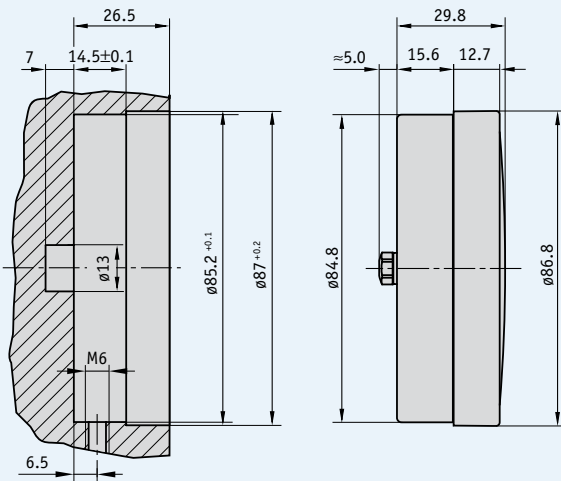

Profile

- Combined analog-digital position indicator
- Data logging based on the gravity principle
- High stability thanks to doubly supported pointer shaft
- Very robust, glass-fiber reinforced plastic housing
- Counter with 5 decades
- Special scales, also for small numbers of pieces
- Dustproof or oil-filled versions

Mechanical data

Feature	Technical data	Additional information
Housing	plastic, reinforced	
Weight of version N	0.2 kg	
Weight of version P	0.3 kg	

Order

Order table

Feature	Order data	Technical data	Additional information
Version	N	dustproof	standard
	P	oil-filled	
Indication after 1 st revolution	...	2, 2/5, 3, 4, 5, 6, 8, 10, 15	e.g. 00010
	B	others on request	
Decimal places	0	0 = 00000	
	1	1 = 0000.0	
	2	2 = 000.00	
	3	3 = 00.000	
	4	4 = 0.0000	
Sense of rotation = ascending values	i	clockwise	
	e	counter-clockwise	
Pointer	1	pointer running 1:1	
	0Z	without pointer	
Cover glass	S	plastic	
	A	plastic, acetone-resistant	
Scale	N	normal scale	related to indication after 1 st revolution
	VK	special scale	custom-designed, no VK with first article
Scale imprint	C1	one-color	
	C2	two-color	
	C3	three-color	

Order code

SZ80/1 - - - - - - - -

A B C D E F G H

Scope of delivery: SZ80/1

Accessories:
Drawing aid for scales

Page 111

Additional information:
General information and areas of application

Page 68 cont.